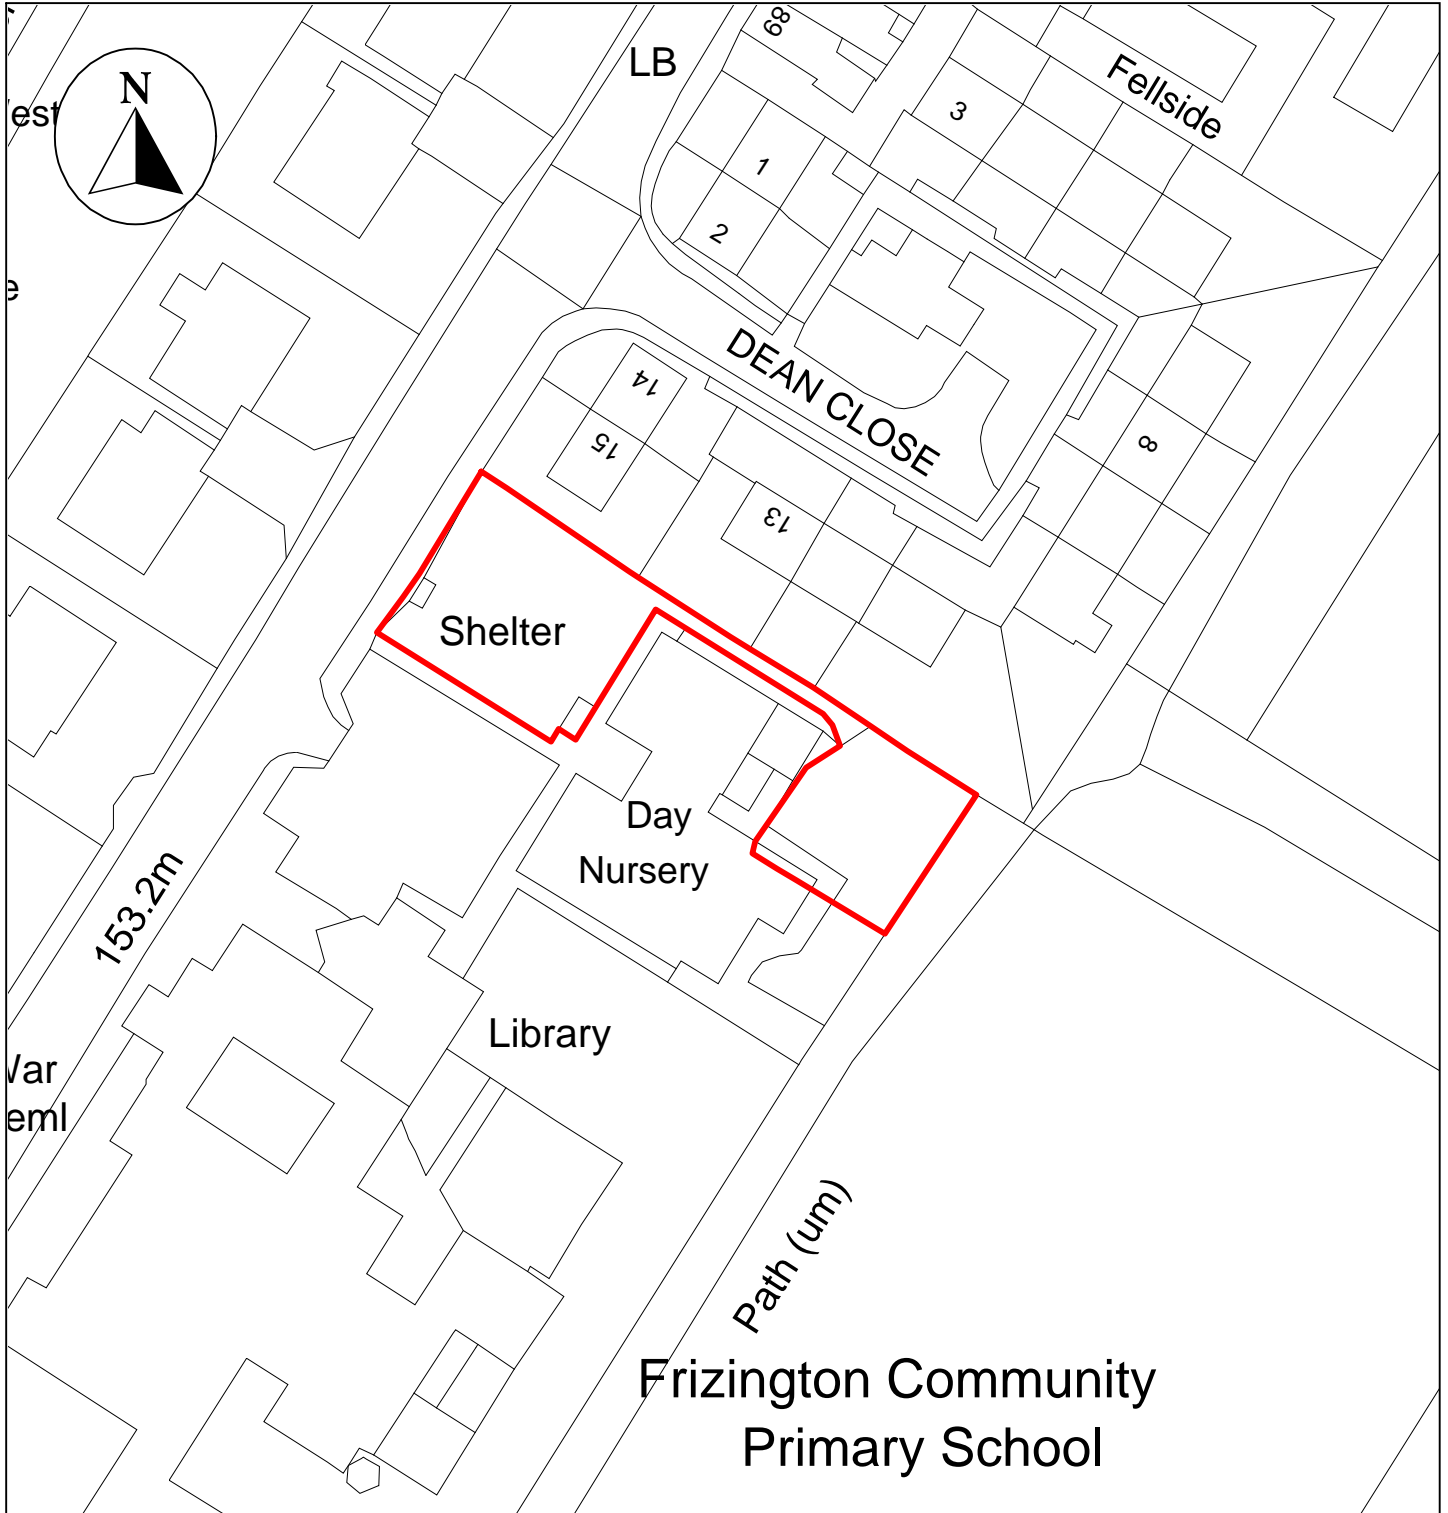

Public Space Protection Order Cumberland Council 2024

ANTI-SOCIAL BEHAVIOUR CRIME AND
POLICING ACT 2014

Frizington Nursery & Pre-School, Main Street, Frizington, CA26 3PF

Neighbourhoods
Education and Enforcement
Allerdale House
Workington
CA14 3YJ

Scale: 1 : 750
Date: February 2024

©crown copyright database rights 2024
ordnance survey AC0000861732